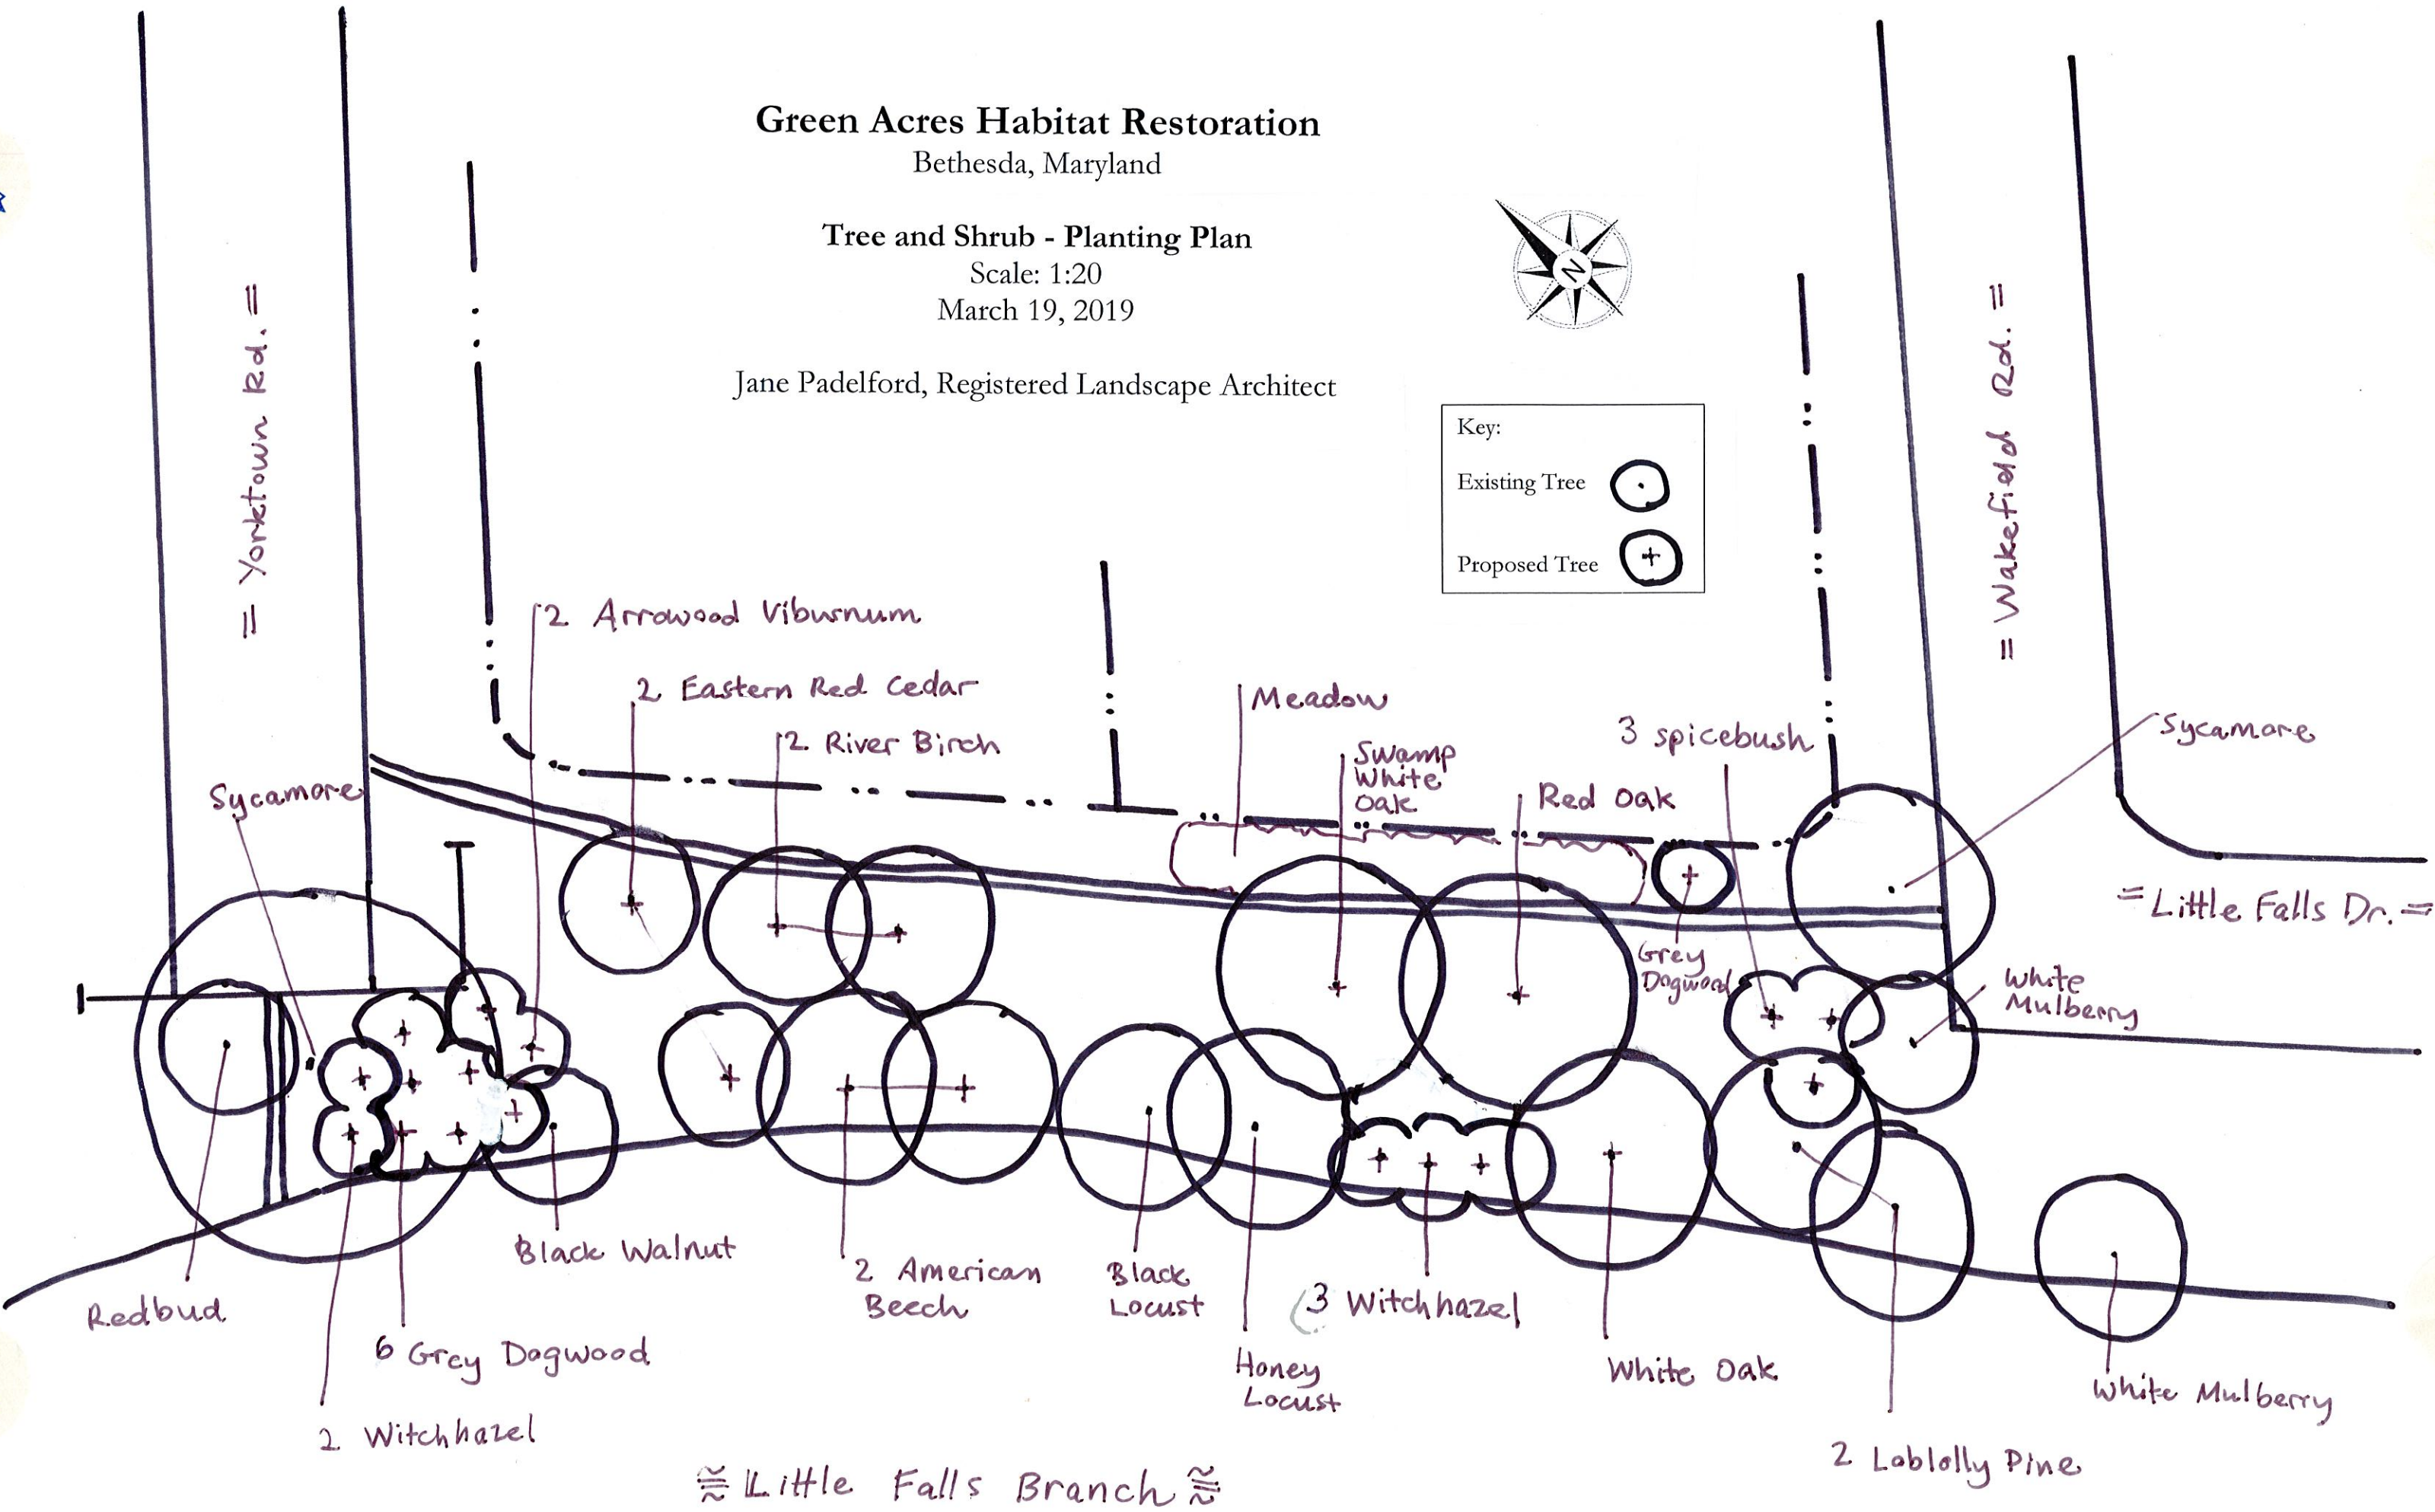

Green Acres Habitat Restoration

Bethesda, Maryland

Tree and Shrub - Planting Plan
 Scale: 1:20
 March 19, 2019

Jane Padelford, Registered Landscape Architect

Key:	
Existing Tree	○
Proposed Tree	⊕

≈ Little Falls Branch ≈